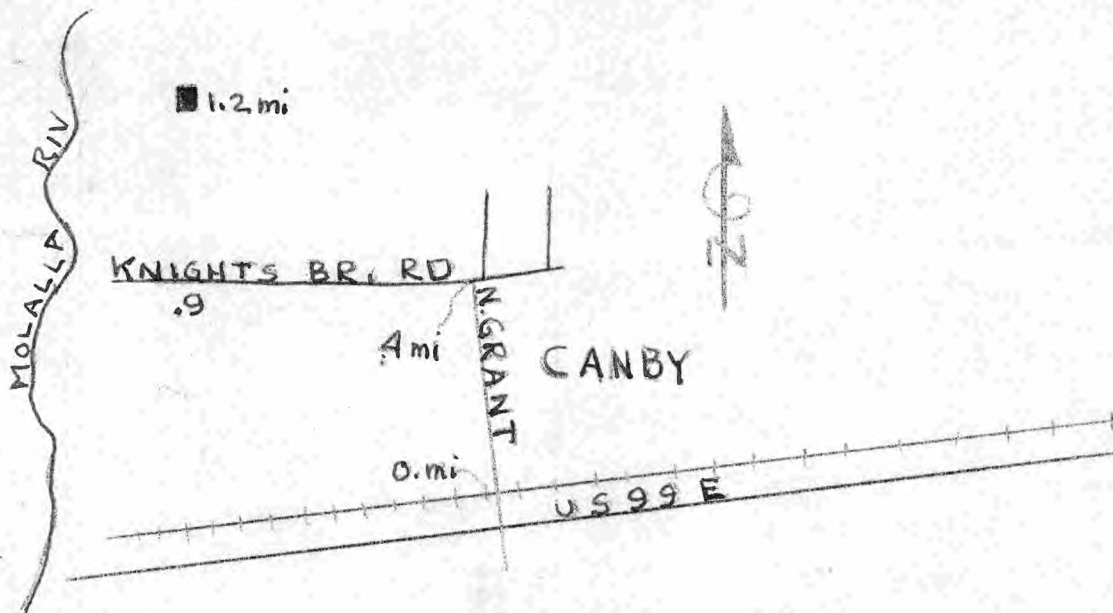

PENDLETON CEMETERY
 CANBY, CLACKAMAS CO. OREGON
 T 3 S, R 1 E, Sec. 32
 Nov. 15 1961

122

Located on private property 1500' N of Knights Bridge Rd., .5 mi. W of N Grant St.

Champring Pendleton settled a DIC on 9 Nov. 1847. He was born in Clark Co. Kentucky and married 29 July 1830 in Sangamon Co. Illinois. The cemetery, located on the original DIC has only three headstones.

*No markers and the grave locations cannot be identified. This information was obtained from George Fletcher, Canby, who is the son of Lucy Jane Pendleton Fletcher and Thomas Leslie Fletcher. There may have been other burials but he knows nothing of them.

Neenah
 Erasable Bond

25% COTTON FIBER

TRULLINGER CEMETERY
 LIBERAL, CLACKAMAS CO. OREGON
 T 4 S, R 2 E, Sec. 26

123

Located on private property in dense woods 1.2 mi NE of Liberal and .3 mi. SW of Union Mills.

KAY

Earl L.	5 Feb 1897	Ae. 3Y 5M 2D
Hazell	18 Sept 1895	7 Wks.

PAINE

*Catherine	13 Sept 1835	15 Apr 1896
*Eliza Jane Trullinger	17 Oct 1867	22 Jan 1901
**J. H.		
*Sinton	14 Oct 1830	5 Sept 1906

TRULLINGER